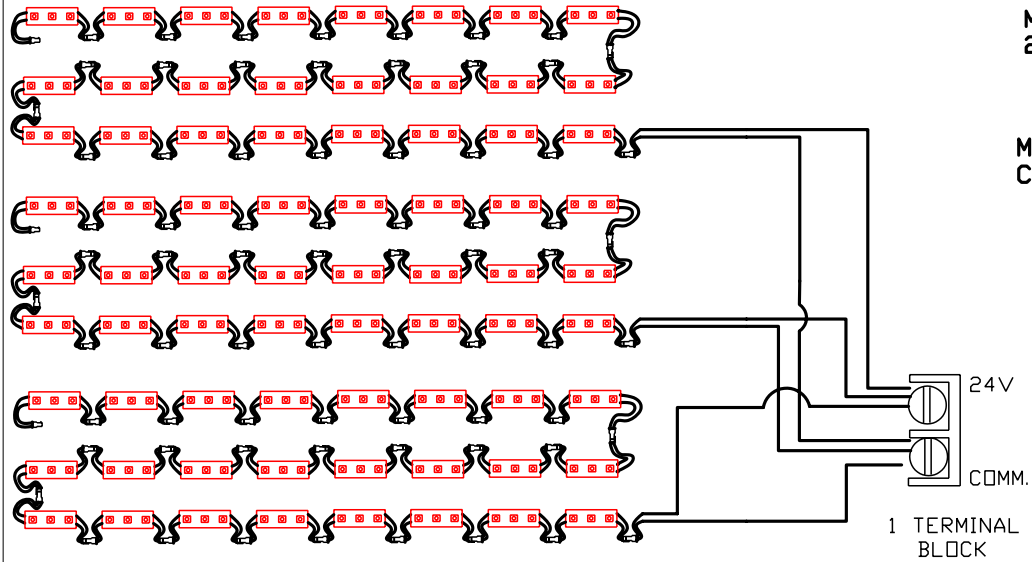

**DURALED LIGHTING TECHNOLOGIES, CORP.**

**C2240-12 & E-MODULE WIRING INSTRUCTIONS**

Max. 96 pcs of E-Modules ( 4 sets of 24 pcs Daisy Chains ) for 1 terminal block.

Max. 384 pcs of E-Modules for 1 unit of C2240-12

**12V**  
TRANSFORMER  
4 TERMINAL  
BLOCKS

## C2240-24 & E-MODULE WIRING INSTRUCTIONS

Max. 72 pcs of 24V E-Modules ( 3 sets of 24 pcs Daisy Chains ) for 1 terminal block.

Max. 216 pcs of E-Modules for 1 unit of C2240-24

24V  
TRANSFORMER  
3 TERMINAL  
BLOCKS