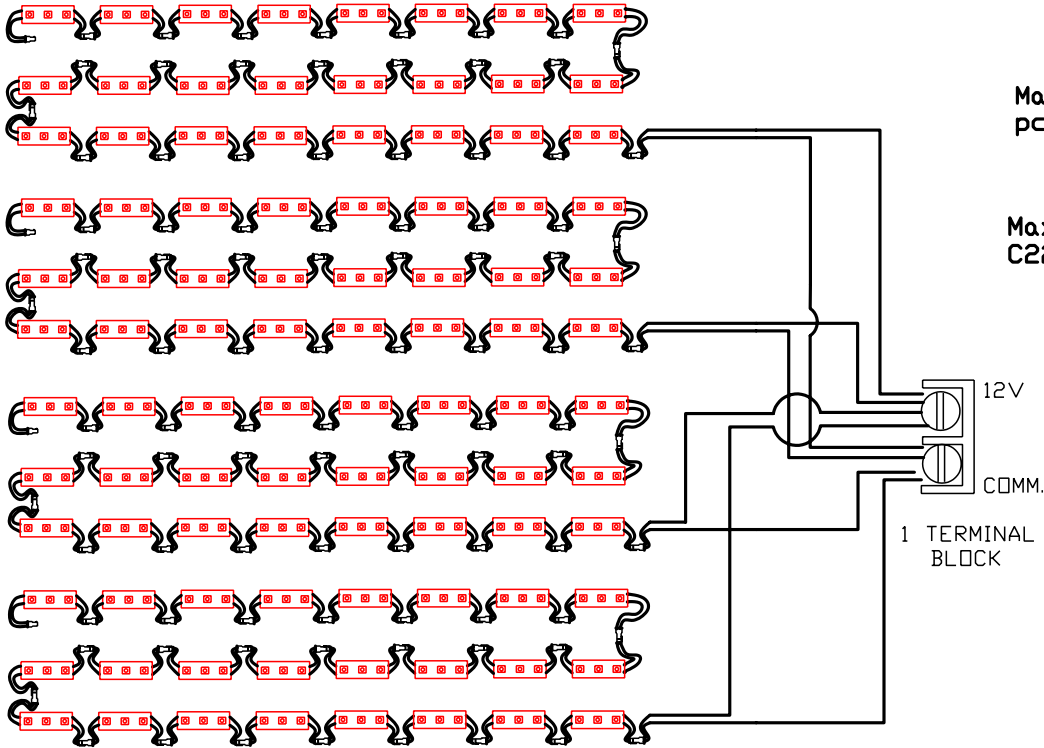

**DURALED LIGHTING TECHNOLOGIES, CORP.**

**C2240-12 & E-MODULE WIRING INSTRUCTIONS**

Max. 96 pcs of E-Modules ( 4 sets of 24 pcs Daisy Chains ) for 1 terminal block.

Max. 384 pcs of E-Modules for 1 unit of C2240-12

**12V**  
TRANSFORMER  
4 TERMINAL  
BLOCKS

## C2240-24 & E-MODULE WIRING INSTRUCTIONS

Max. 72 pcs of 24V E-Modules ( 3 sets of 24 pcs Daisy Chains ) for 1 terminal block.

Max. 216 pcs of E-Modules for 1 unit of C2240-24

24V  
TRANSFORMER  
3 TERMINAL  
BLOCKS